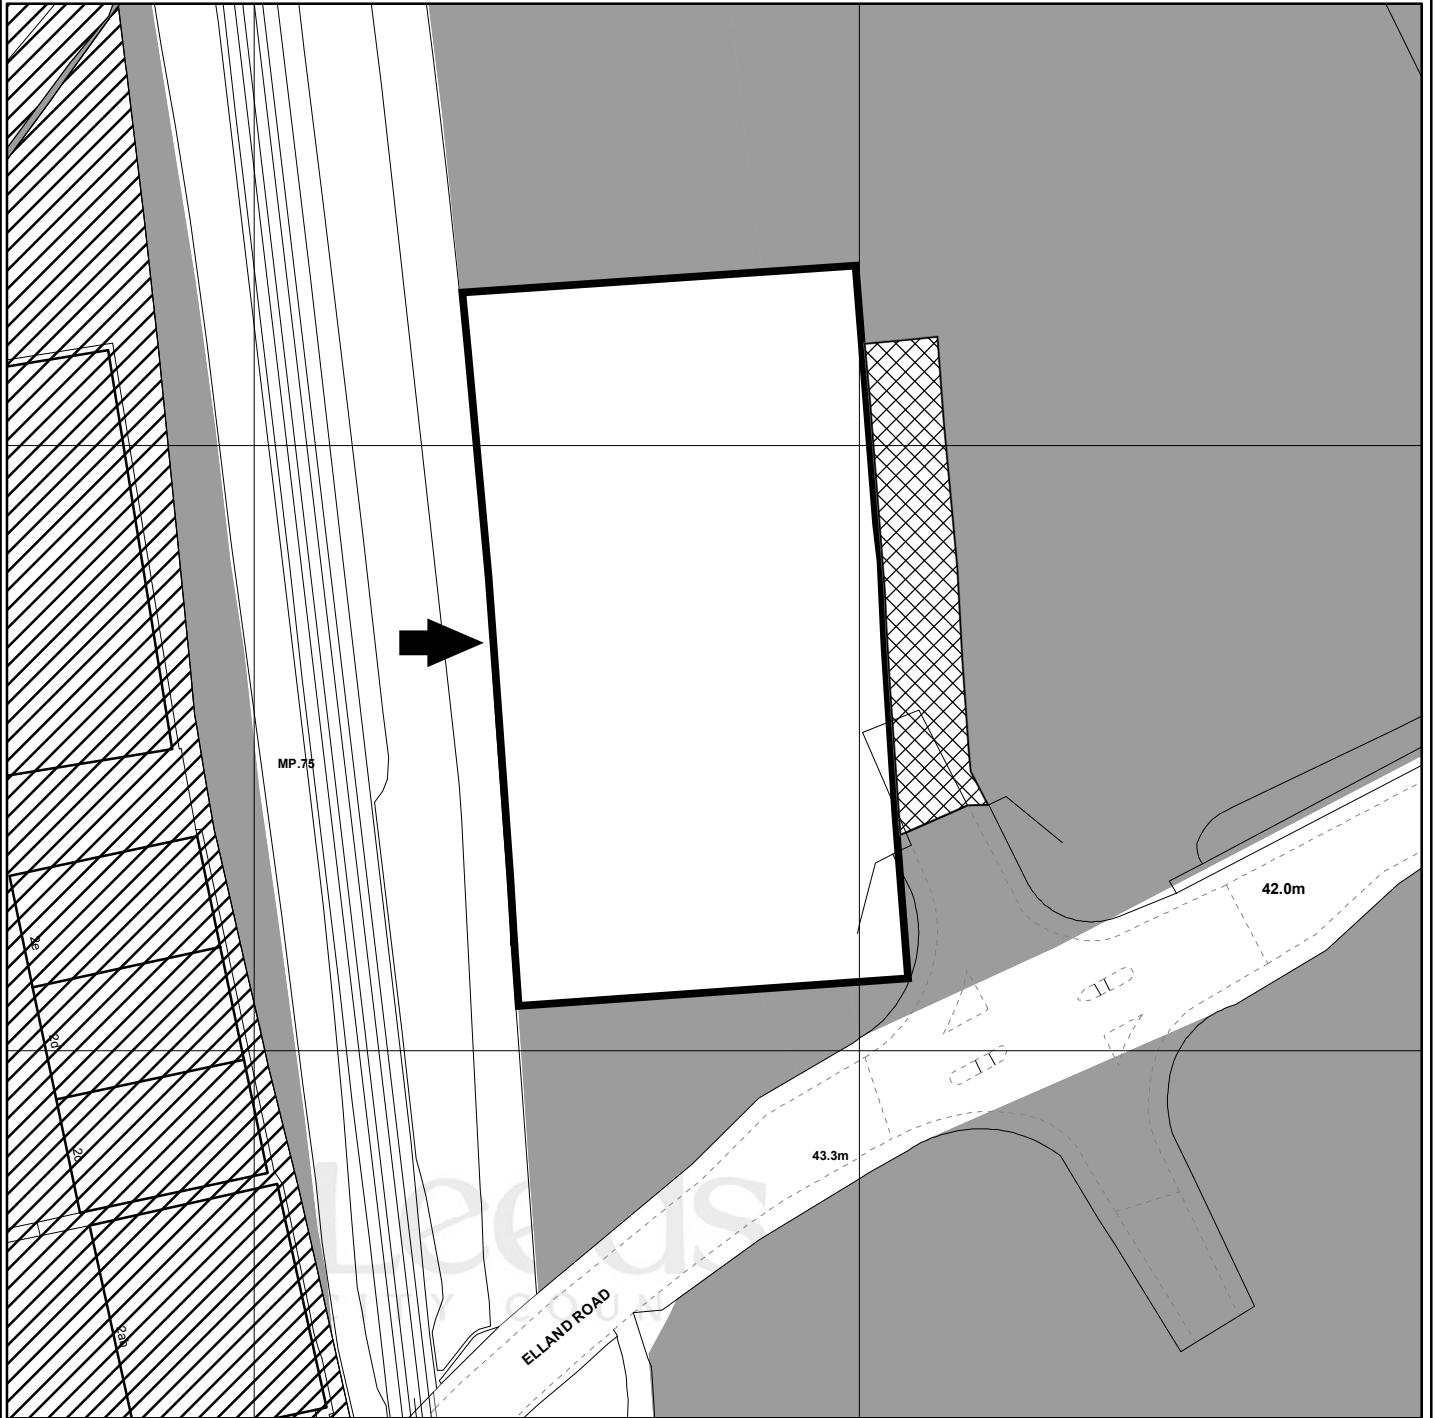

**LEEDS ICE RINK
ELLAND ROAD
LEEDS LS10**

← SUBJECT SITE

LAND SOLD BY
LEEDS CITY COUNCIL

LAND OWNED BY
LEEDS CITY COUNCIL

LAND OWNED BY
APPLICANT

LAND LEASED OUT BY
LEEDS CITY COUNCIL

ACCESS AREA

Leeds
CITY COUNCIL

Crown Copyright. All rights reserved.
Leeds City Council 100019567 2009

PREP BY SUE HALLIDAY

DATE 07/12/2009

OS No SE2731SE

Scale 1:1,250

PLAN No 13048/H